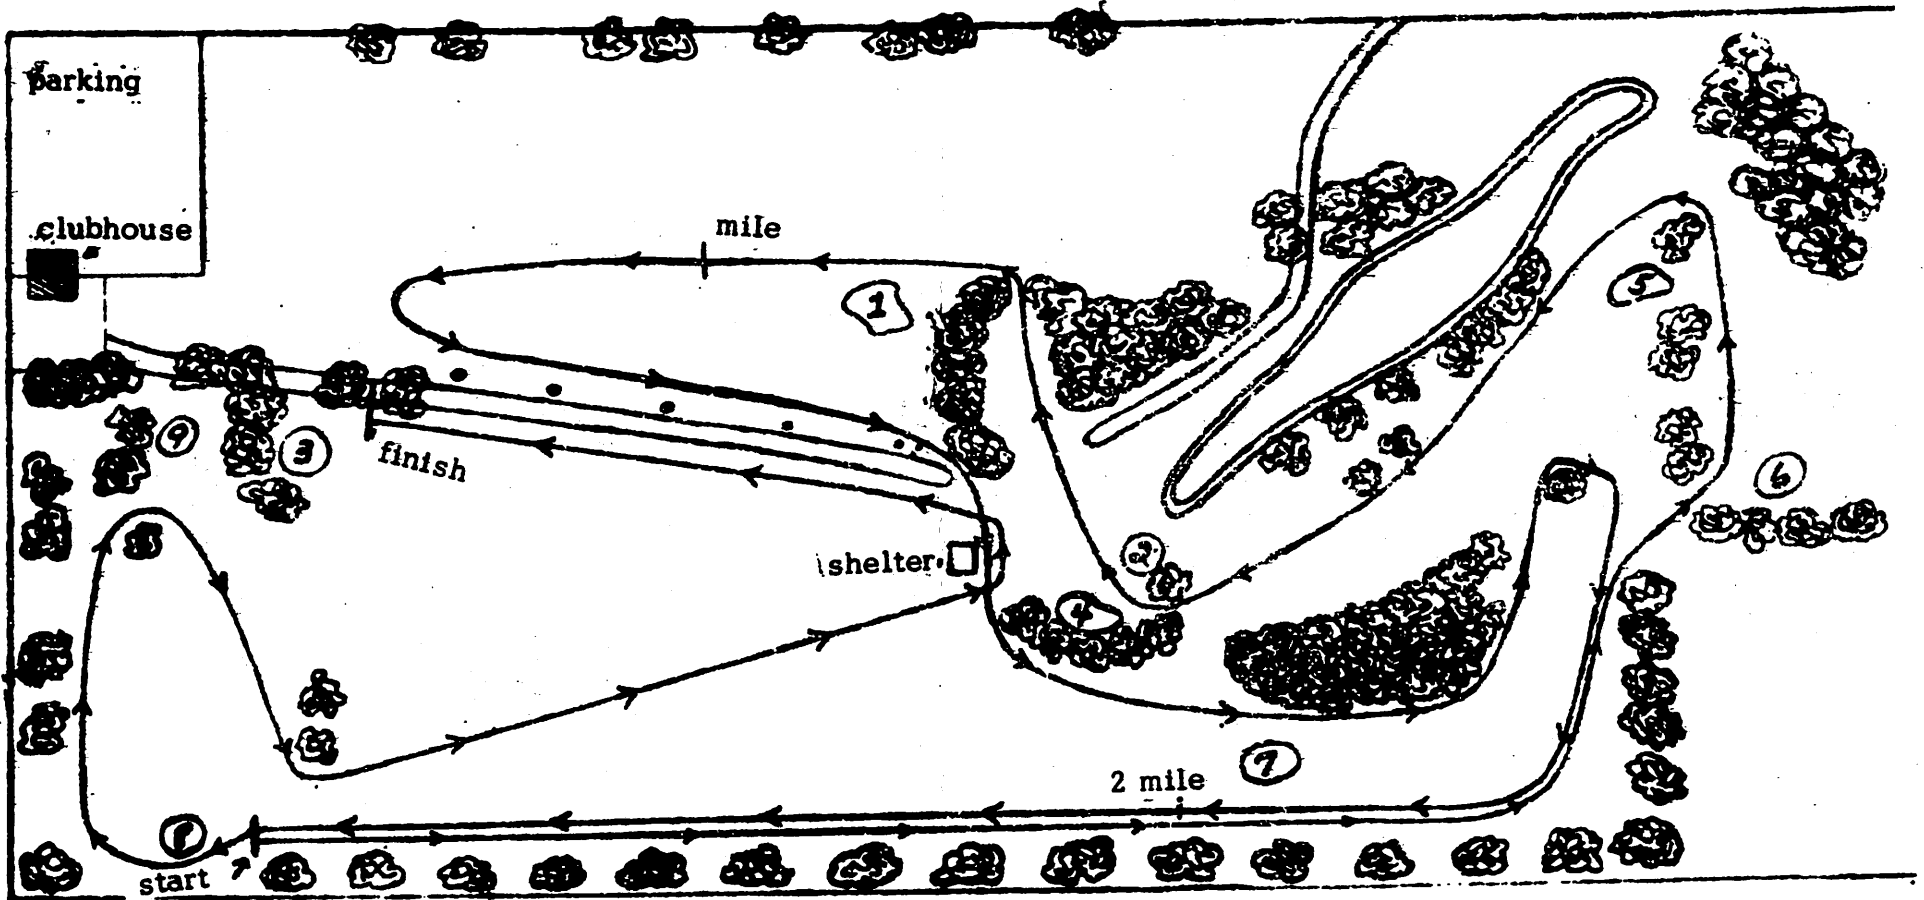

Sturgis High School Cross Country Course

GREEN VALLEY GOLF COURSE -- W. FAWN RIVER ROAD -- STURGIS, MICHIGAN 49091

To M-66

W. Fawn River Rd.

PLEASE STAFF OFF GREENS!!

PLEASE PUT LITTER IN ITS PLACE!!

1976 STATE CROSS COUNTRY CLASS B INDIVIDUAL RUN