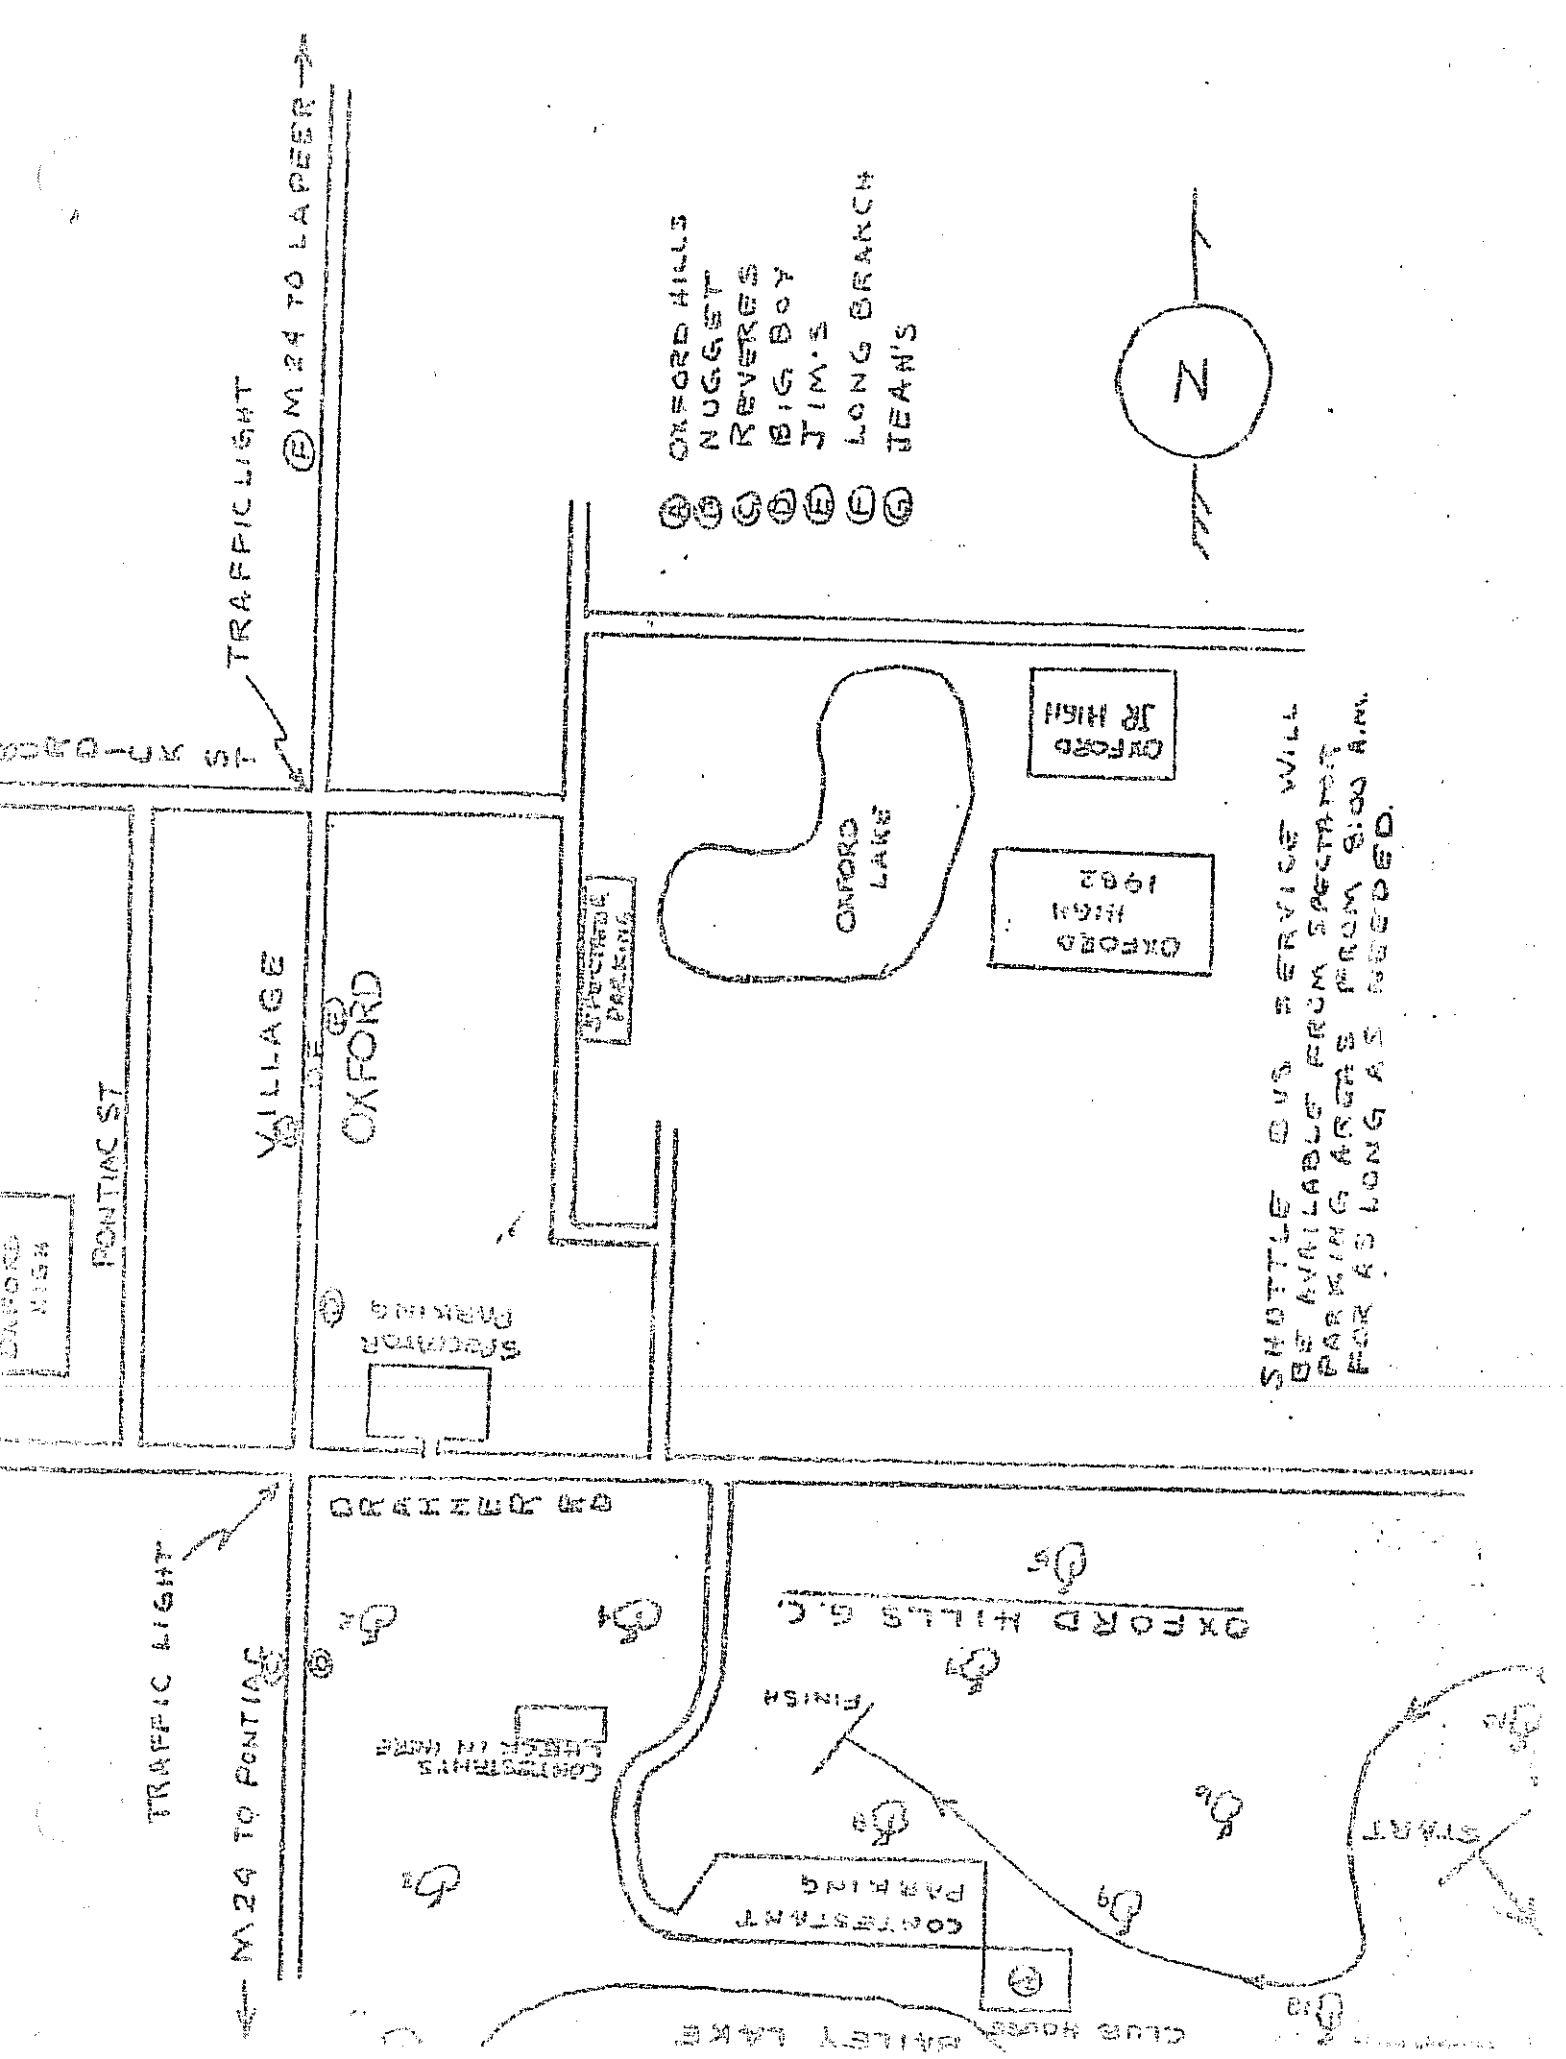

- (A) OXFORD HILLS
- (B) NUGGET
- (C) REVERES
- (D) BIG BOY
- (E) JIM'S
- (F) LONG BRANCH
- (G) JEAN'S