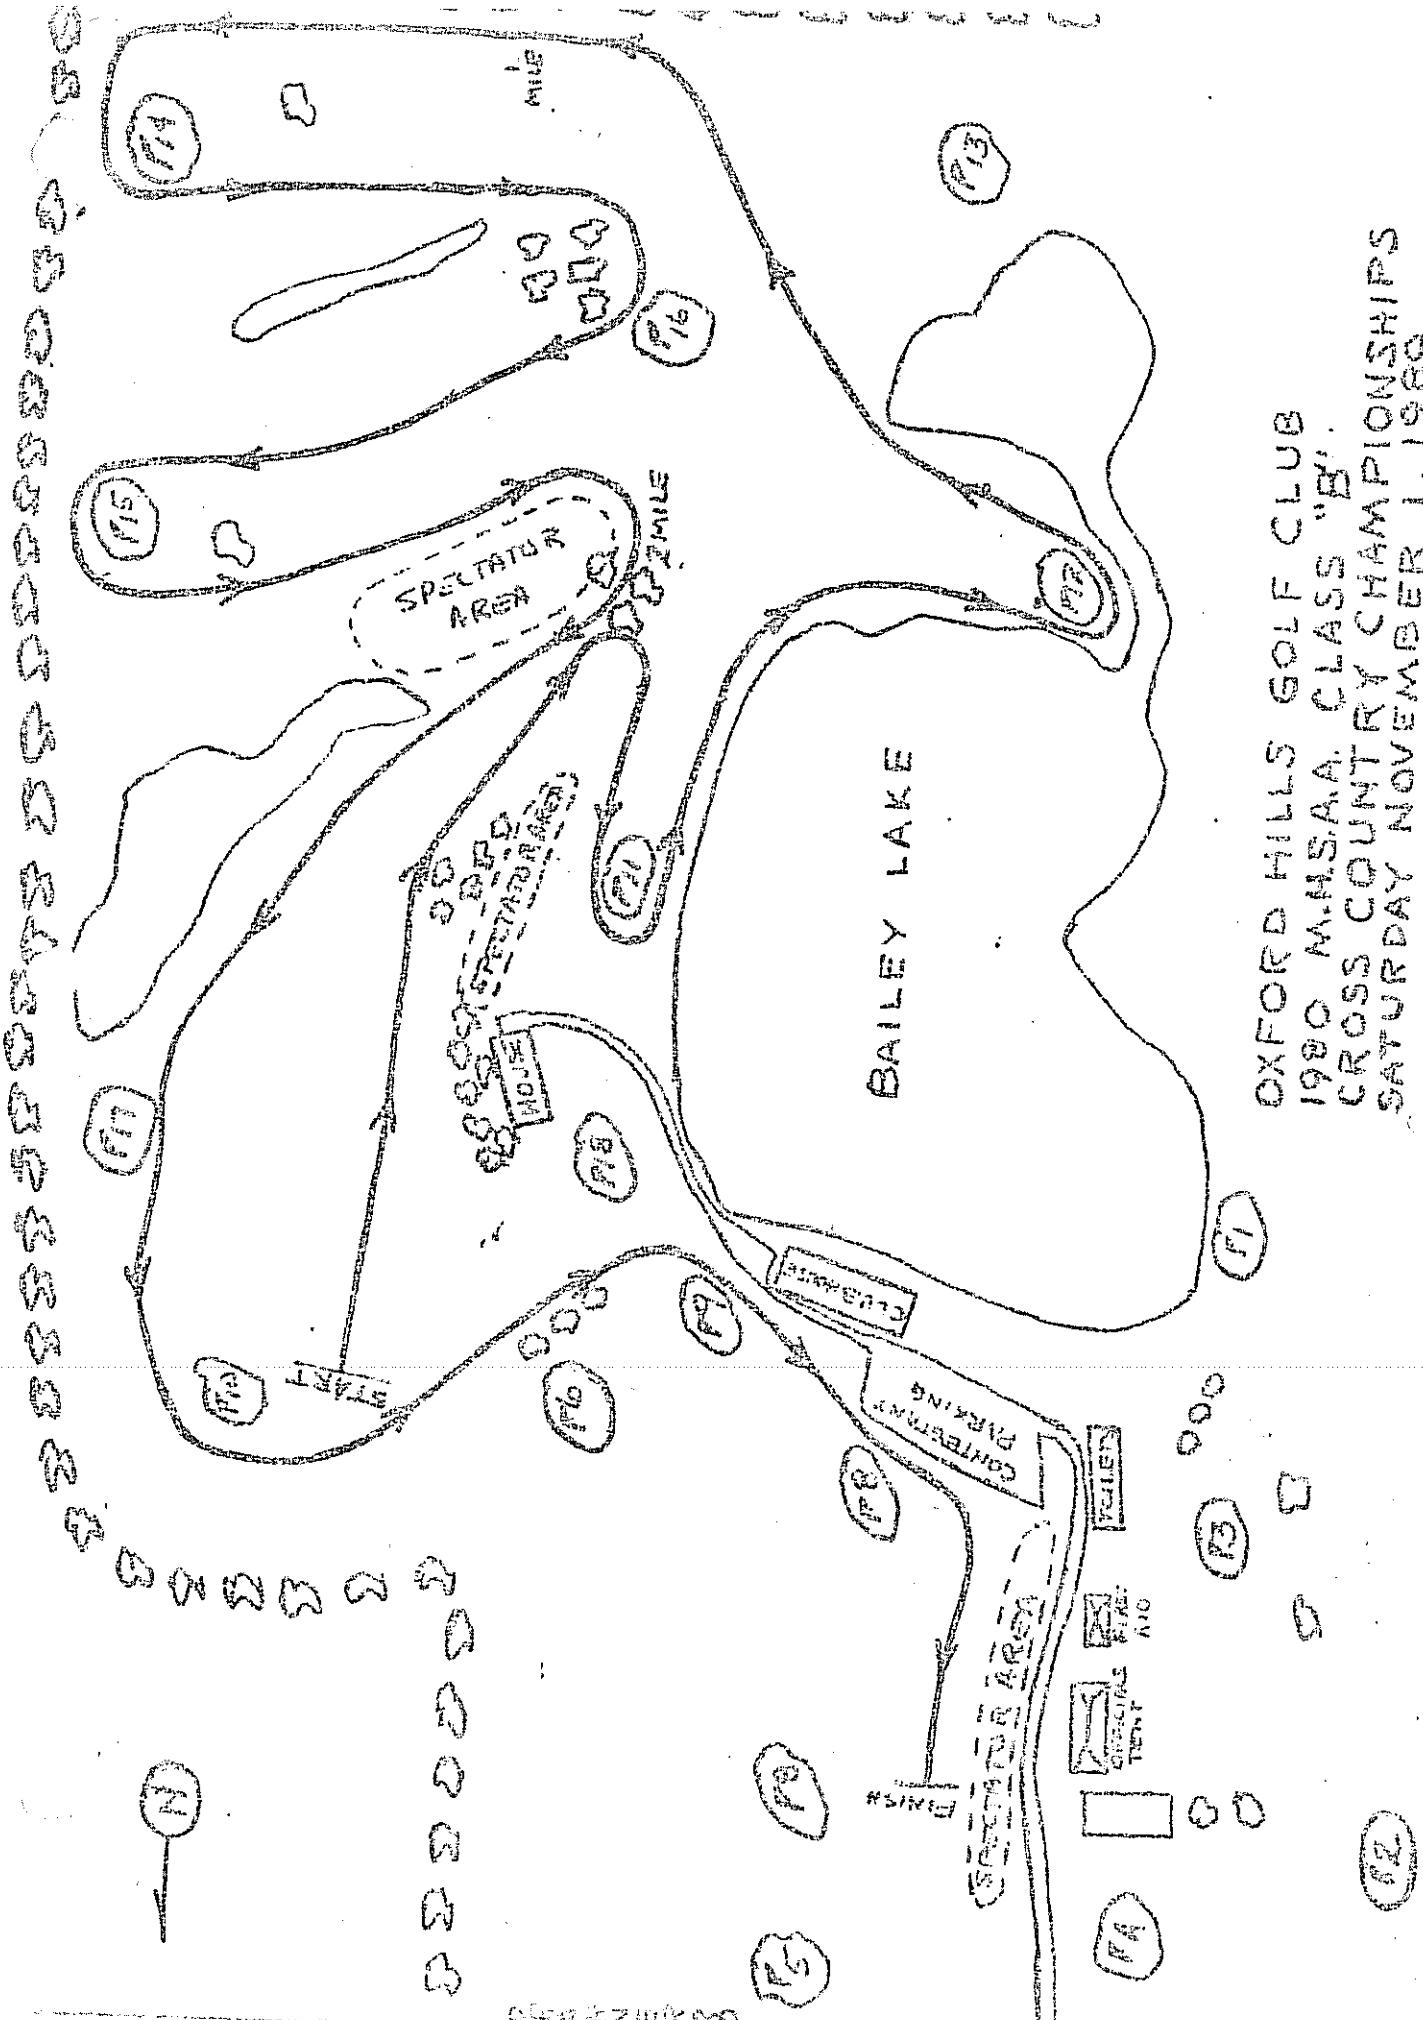

OXFORD HILLS GOLF CLUB
1980 M.H.S.A. CLASS "B"
CROSS COUNTRY CHAMPIONSHIPS
SATURDAY NOVEMBER 1, 1980