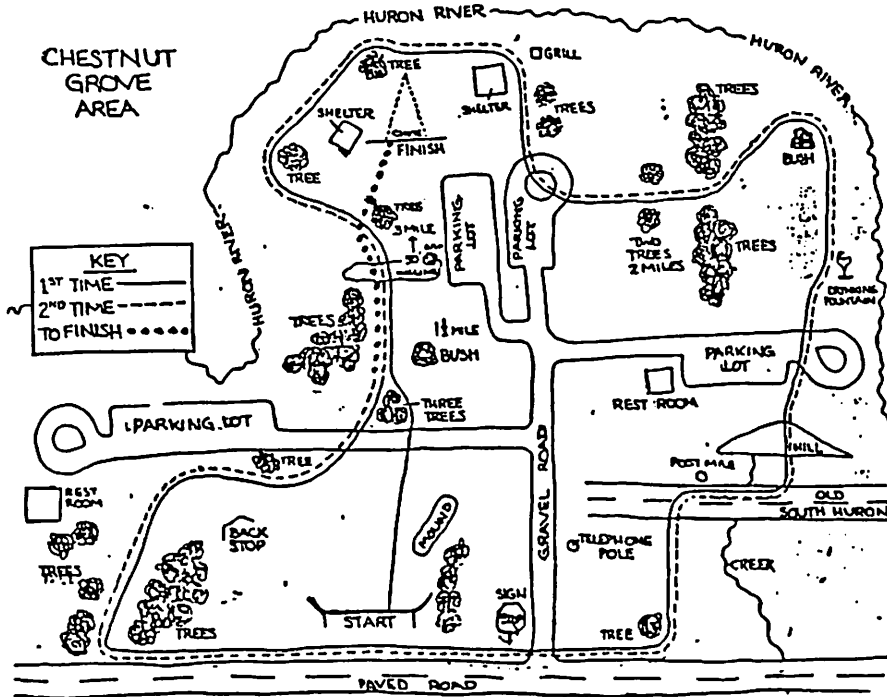

CROSS-COUNTRY CHAMPIONS - 1986 BOYS LOWER PENINSULA CLASS B

CROSS COUNTRY FINALS -- BOYS LP
CLASS B

Held at Chelsea Golf Course
November 6, 1986

TOP TEN TEAMS

Place	School	Score
1	Okemos	102
2	Dearborn	138
3	Fremont	139
4	Big Rapids	189
5	Sturgis	193
6	Centerline	196
7	Hartland	234
8	St. Joseph	275
9	Jackson Lumen Christi	280
10	Caledonia	296

TEAM RUN - INDIVIDUAL MEDIAL WINNERS (15)

Place	Name	Time	School
1	Jeff Hough	15:55	Corunna
2	Smith	16:00	Plainwell
3	Cross	16:03	Big Rapids
4	Foreschke	16:19	St. Joseph
5	Wisner	16:21	Fremont
6	Walsh	16:25	Warren Fitzgerald
7	Brownell	16:25	Okemos
8	Wilkinson	16:28	Okemos
9	Kania	16:30	Centerline
10	Dood	16:32	Okemos
11	Bergdahl	16:34	Dearborn
12	Reed	16:35	Wyoming Rogers
13	Maisano	16:36	Centerline
14	Horvat	16:38	Dearborn Div Child
15	Hayes	16:38	Dearborn

INDIVIDUAL RUN RESULTS (15 Place Winners)

Place	Name	Time	School
1	Josh Montei	16:06	Caro
2	Oom	16:13	Hastings
3	Boks	16:23	Bay City Handy
4	Wichens	16:25	Fowersville
5	Avery	16:28	Grand Rap South Chris
6	Wolters	16:31	Hudsonville
7	Davis	16:32	Hemlock
8	Langford	16:32	Sparta
9	Dickerson	16:34	Gaylord
10	Kessler	16:38	Saline
11	Benham	16:39	Reeths Puffer
12	Fucundo	16:39	Bay City Handy
13	Peer	16:40	Saline
14	O'Hotnicky	16:42	Milan
15	Boiler	16:45	Mason