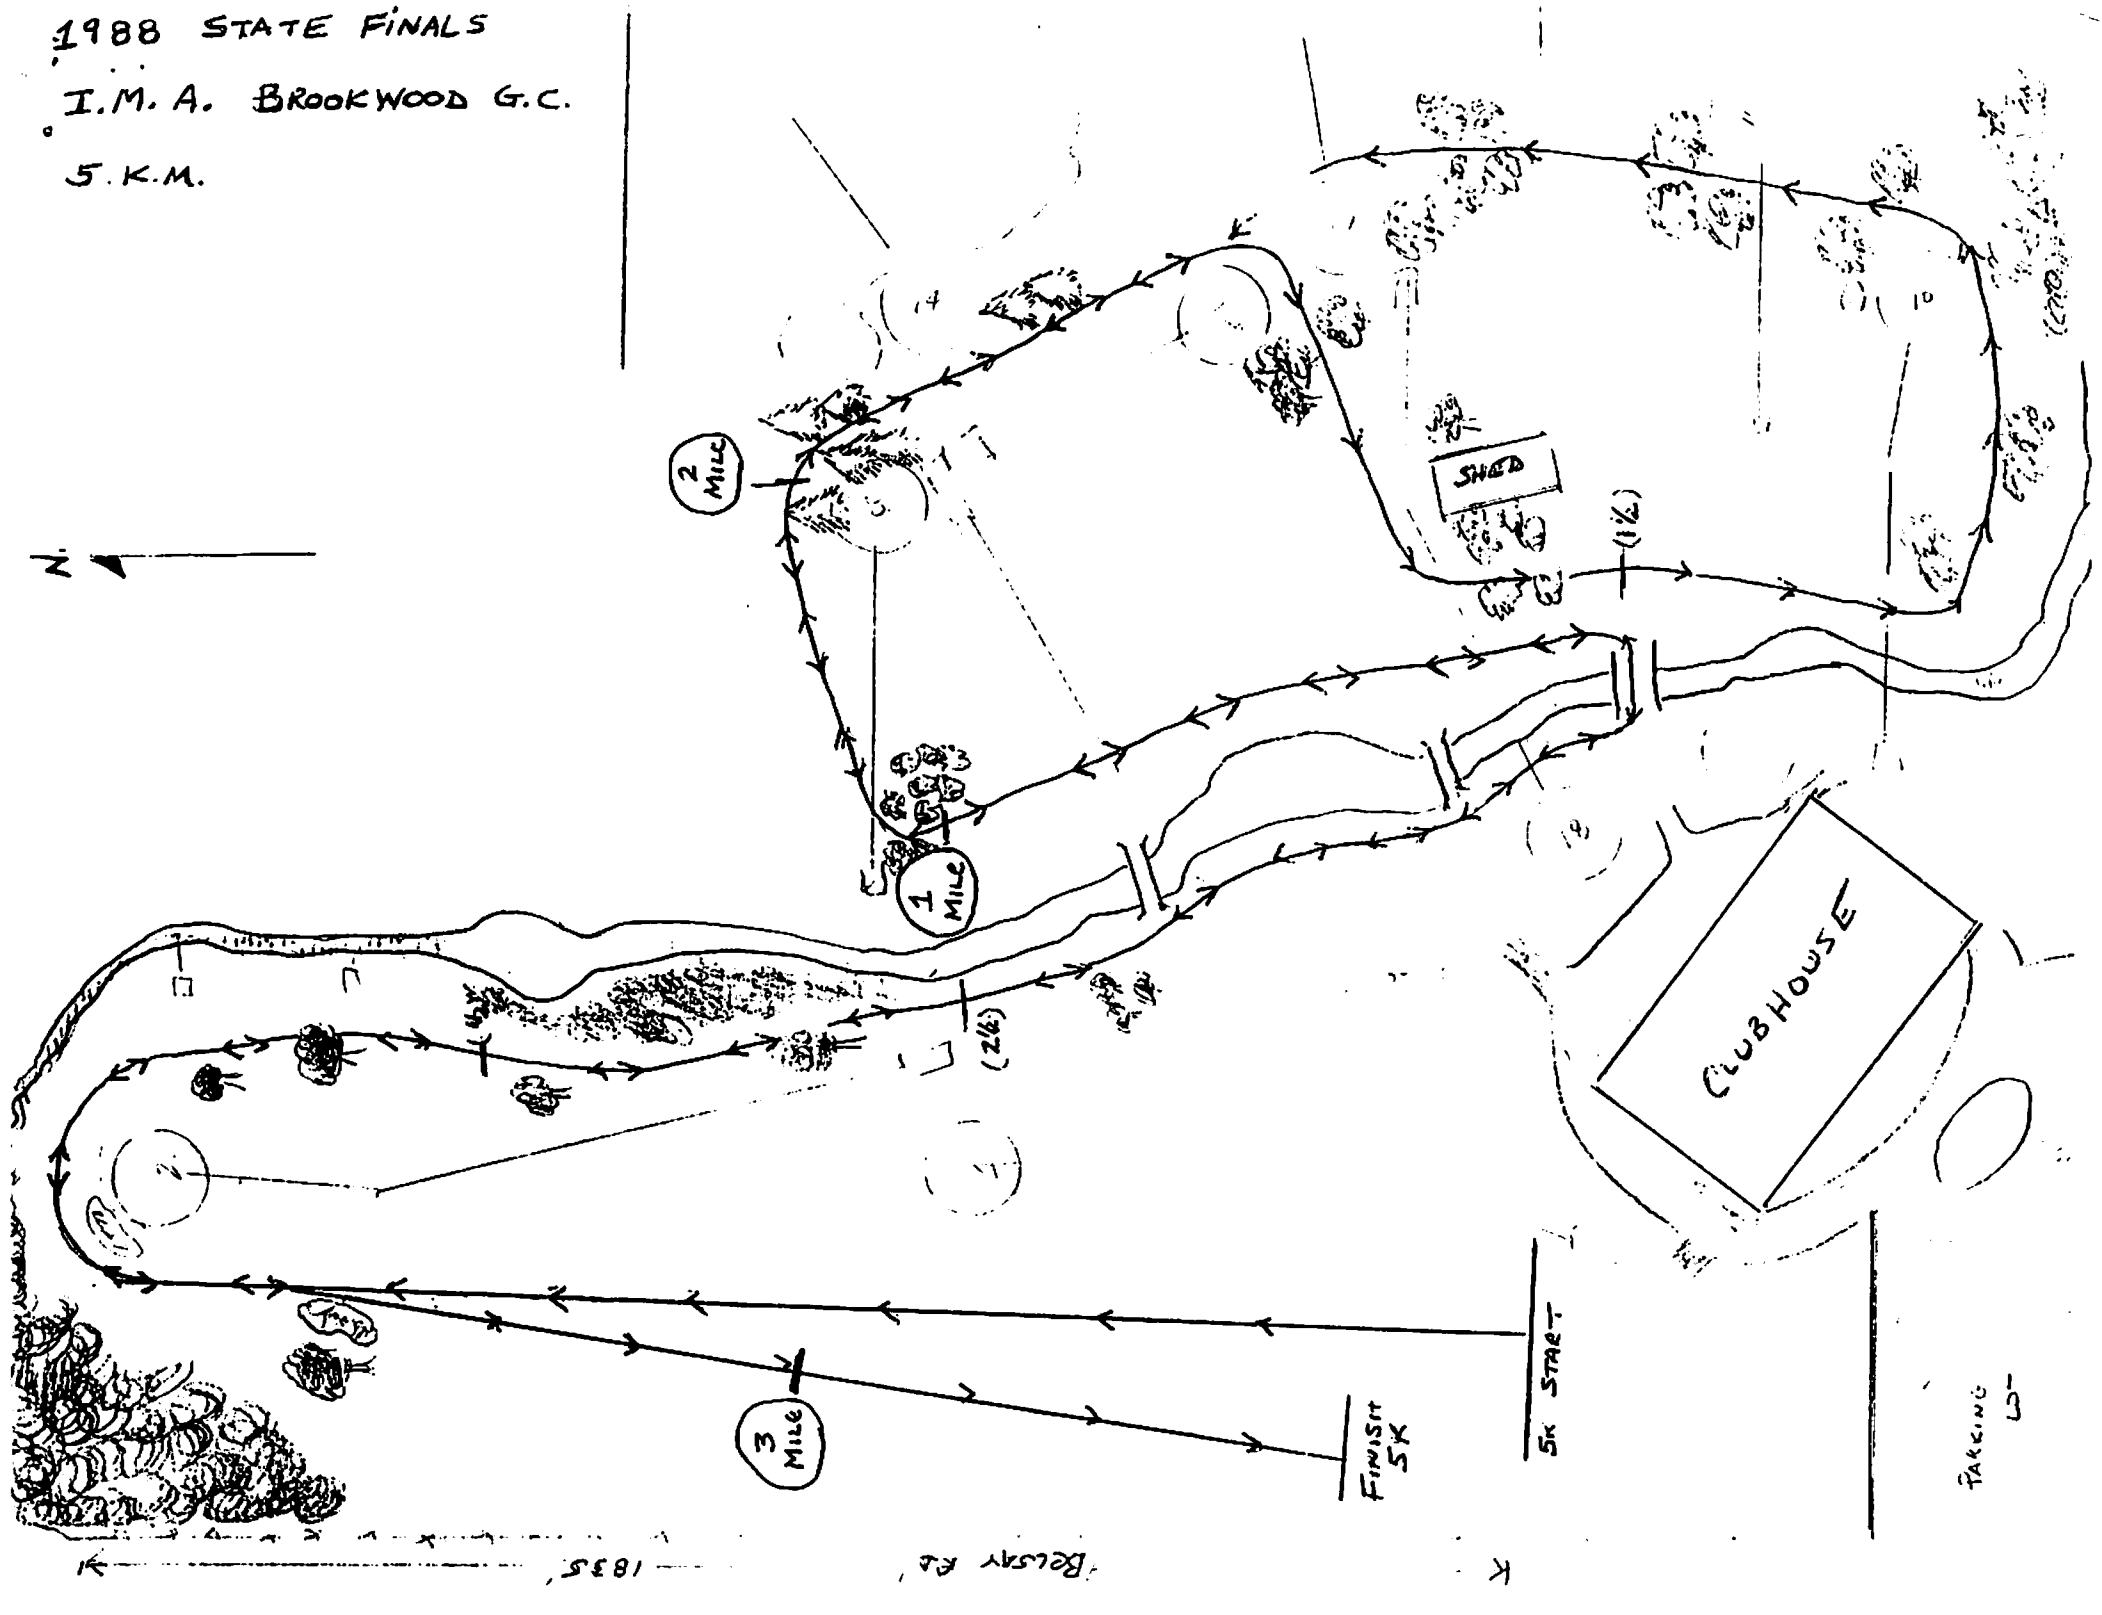

1988 STATE FINALS

I.M.A. BROOKWOOD G.C.

5.K.M.

2 MILE

1 MILE

3 MILE

SHED

CLUBHOUSE

5K START

FINISH 5K

Belair Rd

PARKING

1835'